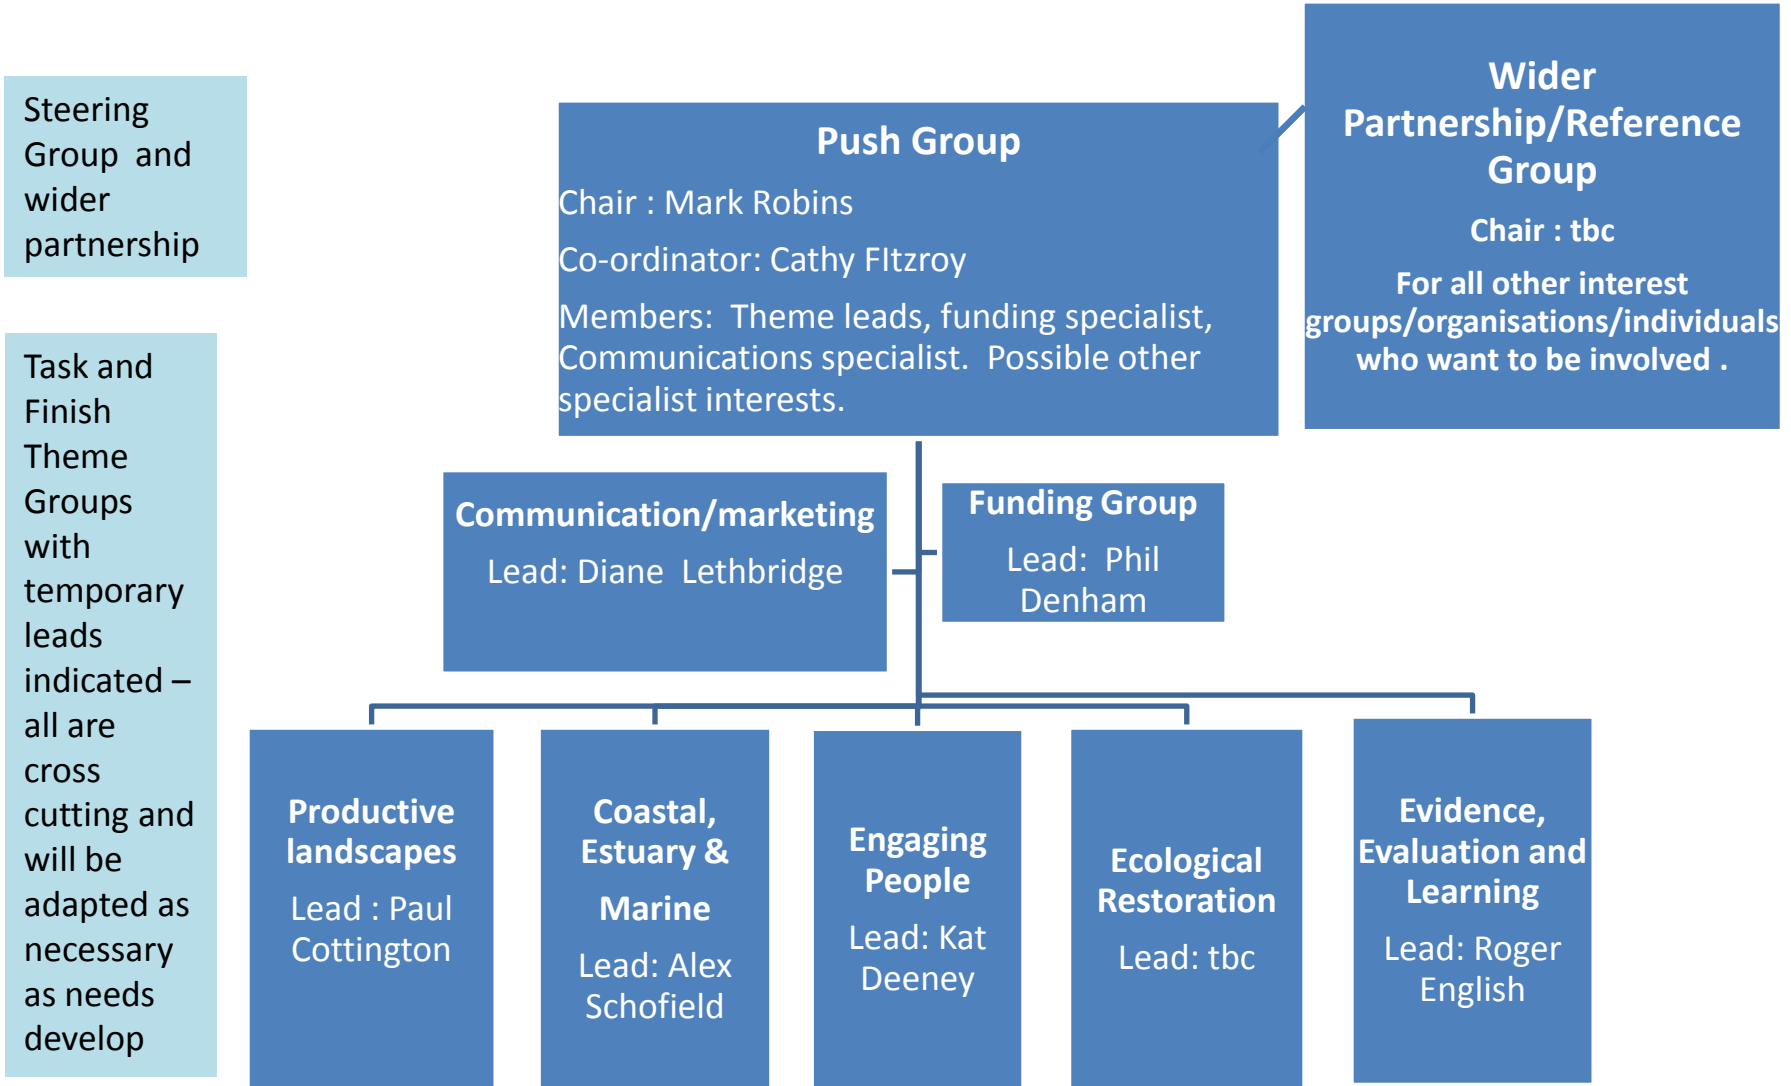

Draft proposal for governance arrangements of South Devon IBDA

Contact Details – for staff outlined over

- Mark Robins - mark.robins@rspb.org.uk
- Cathy Fitzroy – cathy.fitzroy@naturalengland.org.uk
- Alex Schofield – biodiversity@countryside-trust.org.uk
- Kat Deeney – kathryn.deeney@naturalengland.org.uk
- Roger English – Roger.English@southhams.gov.uk
- Paul Cottingham – Paul.Cottingham@nfu.org.uk
- Diane Lethbridge – diane.lethbridge@southhams.gov.uk
- Phil Denham – Phil.Denham@naturalengland.org.uk